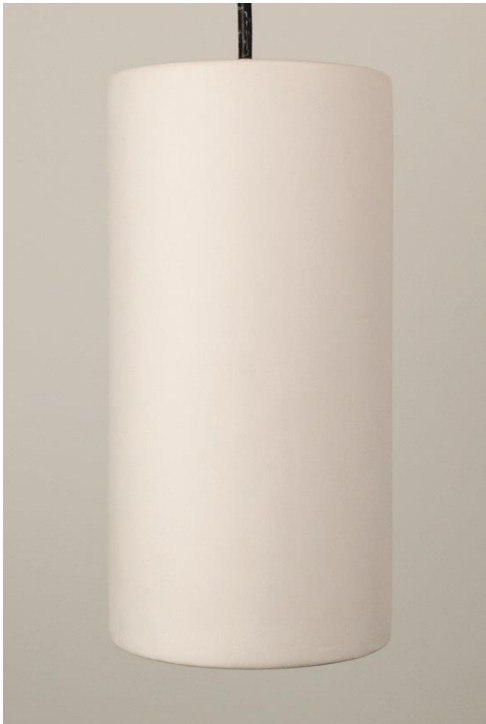

# AmeriTec Lighting

American Made Mixed Media Lighting and Art

Crockery Pendant  
Models 8073

## Product Specifications

Our pendant lights are prepared for use alone, in clusters, or in linear applications while making a decorative statement.

### Standard Crockery:

Paintable Bisque (08), Terra Cotta (10), Gray (11), Brick (12), Rose (24), Copper (39), Dark Bronze (DB), Bronze/Brass (DBAB), Matte Cherry (MC), Matte Oak (MO), Matte Rosewood (MR), Matte Walnut (MW)

### Premium Crockery:

Gloss White (14), Gloss Black (18), French Vanilla (FV), Rare Earth (RE), Burnished Steel (BD), Aventurine (AV), Gloss White Scratch (14S), Gloss Black Scratch (18S), French Vanilla Scratch (FVS), Rare Earth Scratch (RES), Burnished Steel Scratch (BDS), Aventurine Scratch (AVS), Linen (LN), Oil Rubbed Bronze (ORB), Maple Bronze (MB), Satin Black (SB), Metallic Silver (MS)