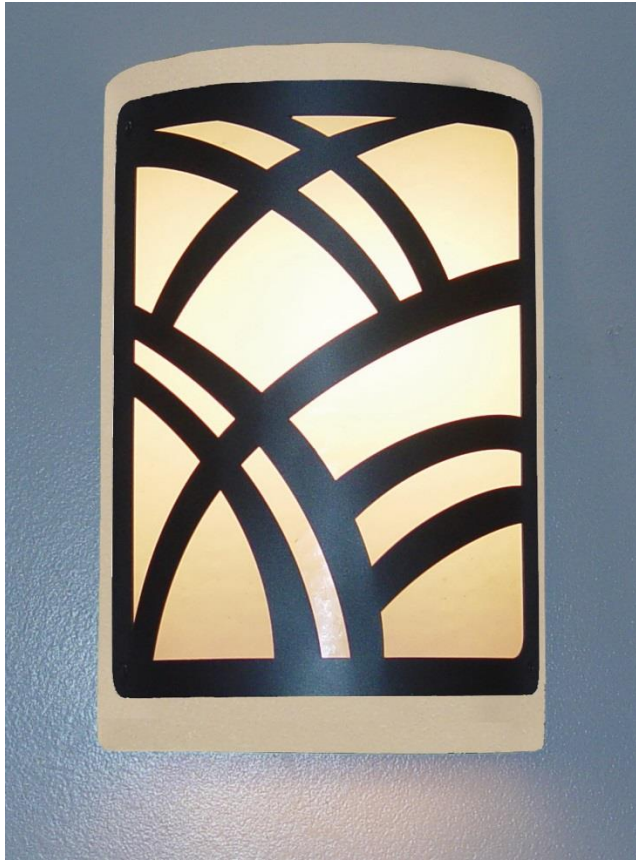

AmeriTec Lighting

American Made Mixed Media Lighting and Art

MetaRamics Wall Light
Model 3130MW

Product Specifications

Whether you need a wall light that makes a statement or blends into the background, our offering provides a solution for your space.

Metal Finishes:

Satin Black (SB), Oil Rubbed Bronze (ORB), Maple Bronze (MB), Galvanized Steel (GA), Black Iron (BI), Metallic Silver (MS)

Standard Crockery:

Paintable Bisque (08), Terra Cotta (10), Gray (11), Brick (12), Rose (24), Copper (39), Dark Bronze (DB), Bronze/Brass (DBAB), Matte Cherry (MC), Matte Oak (MO), Matte Rosewood (MR), Matte Walnut (MW)

Premium Crockery:

Gloss White (14), Gloss Black (18), French Vanilla (FV), Rare Earth (RE), Burnished Steel (BD), Adventurine (AV), Gloss White Scratch (14S), Gloss Black Scratch (18S), French Vanilla Scratch (FVS), Rare Earth Scratch (RES), Burnished Steel Scratch (BDS), Adventurine Scratch (AVS), Linen (LN), Oil Rubbed Bronze (ORB), Maple Bronze (MB), Satin Black (SB), Metallic Silver (MS)