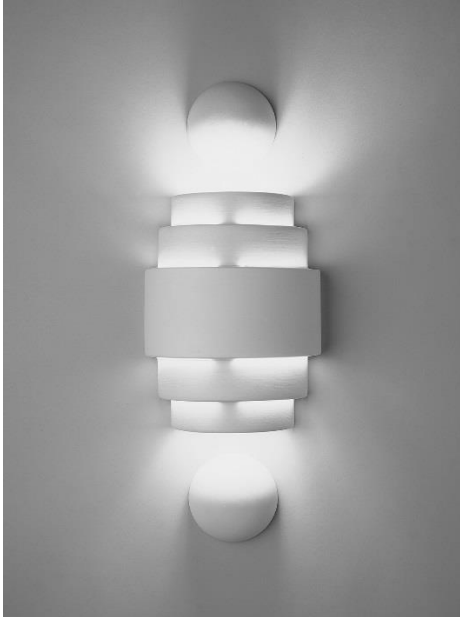

# AmeriTec Lighting

American Made Mixed Media Lighting and Art

## Crockery Wall Light Model 3170-X

### Product Specifications

Whether you need a wall light that makes a statement or blends into the background, our offering provides a solution for your space.

#### Premium Crockery:

Gloss White (14), Gloss Black (18), French Vanilla (FV), Rare Earth (RE), Burnished Steel (BD), Adventurine (AV), Gloss White Scratch (14S), Gloss Black Scratch (18S), French Vanilla Scratch (FVS), Rare Earth Scratch (RES), Burnished Steel Scratch (BDS), Adventurine Scratch (AVS), Linen (LN), Oil Rubbed Bronze (ORB), Maple Bronze (MB), Satin Black (SB), Metallic Silver (MS)